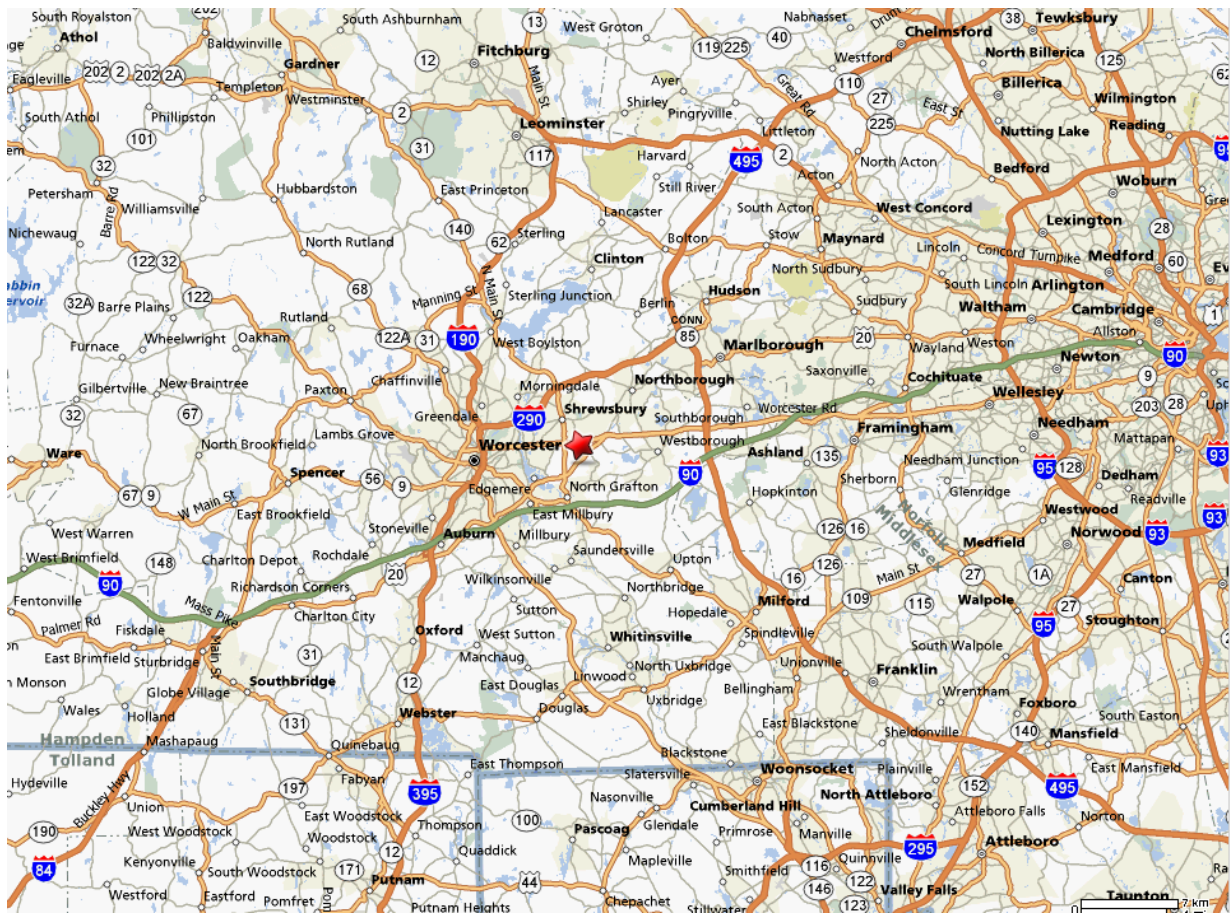

**UMassOnline**

University of Massachusetts Collaborative Services Facility  
333 South Street  
Suite 400  
Shrewsbury, MA 01545  
(774) 455-7600

**FROM BOSTON**

- Take Mass Pike (I-90) to I-495 North
- Take Exit 23-B onto Route 9 West for approximately 7 miles
- On Route 9 West you will go through 4 traffic lights. At the 4th traffic light, (Ragsdale Kia dealership on corner), take a left onto South Street
- Go up the hill and take your next left at the UMass sign
- Follow to the end and at the stop sign take a right onto Chestnut Street
- Visitor's parking lot is directly across the street from the entrance to the building
- Give your name at front lobby.

**FROM 495 NORTH/SOUTH**

- Follow I-495 to Exit 23-B for Route 9 West; follow Rt 9 West for approximately 7 miles
- On Route 9 West you will go through 4 traffic lights. At the fourth traffic light, (Ragsdale Kia dealership on corner), take a left onto South St
- Go up the hill and take your next left at the UMass sign
- Follow to the end and at the stop sign take a right onto Chestnut St
- Visitor's parking lot is directly across the street from the entrance to the building
- Give your name at front lobby

**MASS PIKE FROM WEST**

- Off Mass Pike East, take Exit 11, Rt 122 Millbury/Worcester
- Keep Straight onto Ramp
- Turn Left (West) onto SR-122 (Grafton Rd) towards Rt -122 (Worcester/Paxton) approximately .5 miles
- Taken Ramp (Right) onto US-20 East; proceed on Rt. 20 East for 4.2 miles
- Turn LEFT (West) onto South Street
- Arrive 333 South St, Shrewsbury MA (UMass signs/entrance on right)
- Follow to the end and at the stop sign take a right onto Chestnut Street
- Follow entrance, driveway to visitor parking & give your name to front lobby