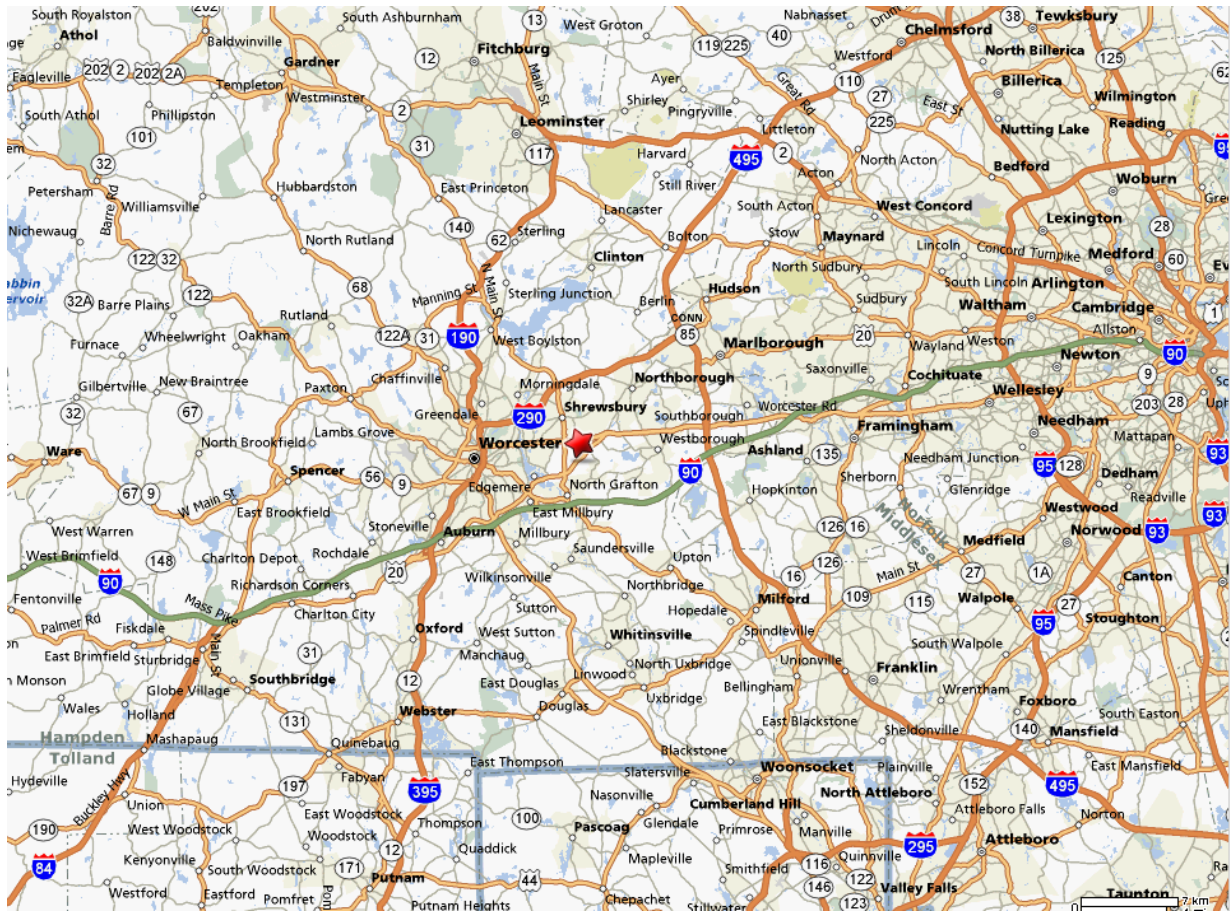

**UMassOnline**

University of Massachusetts Collaborative Services Facility  
333 South Street  
Suite 400  
Shrewsbury, MA 01545  
877-698-6277

**FROM BOSTON**

- Take Mass Pike (I-90) to I-495 North
- Take Exit 23-B onto Route 9 West for approximately 7 miles
- On Route 9 West you will go through 4 traffic lights. At the 4th traffic light, (Ragsdale Kia dealership on corner), take a left onto South Street
- Go up the hill and take your next left at the UMass sign
- Follow to the end and at the stop sign take a right onto Chestnut Street
- Visitor's parking lot is directly across the street from the entrance to the building
- Give your name at front lobby.

**FROM 495 NORTH/SOUTH**

- Follow I-495 to Exit 23-B for Route 9 West; follow Rt 9 West for approximately 7 miles
- On Route 9 West you will go through 4 traffic lights. At the fourth traffic light, (Ragsdale Kia dealership on corner), take a left onto South St
- Go up the hill and take your next left at the UMass sign
- Follow to the end and at the stop sign take a right onto Chestnut St
- Visitor's parking lot is directly across the street from the entrance to the building
- Give your name at front lobby

**MASS PIKE FROM WEST**

- Off Mass Pike East, take Exit 11, Rt 122 Millbury/Worcester
- Keep Straight onto Ramp
- Turn Left (West) onto SR-122 (Grafton Rd) towards Rt –122 (Worcester/Paxton) approximately .5 miles
- Taken Ramp (Right) onto US-20 East; proceed on Rt. 20 East for 4.2 miles
- Turn LEFT (West) onto South Street
- Arrive 333 South St, Shrewsbury MA (UMass signs/entrance on right)
- Follow to the end and at the stop sign take a right onto Chestnut Street
- Follow entrance, driveway to visitor parking & give your name to front lobby